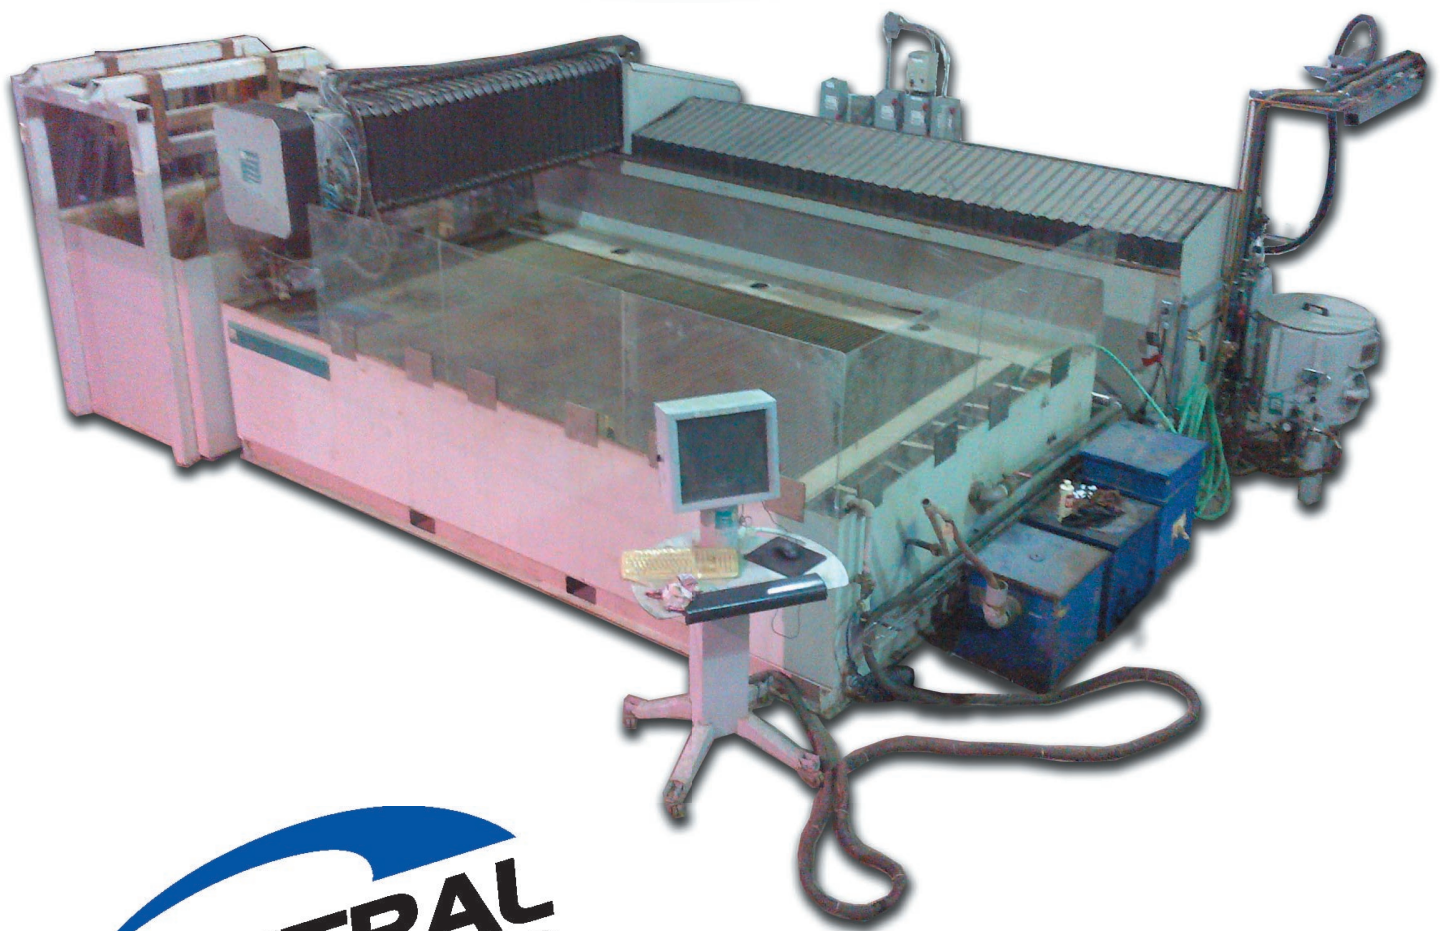

NOW OFFERING WaterJet & Plasma Cutting

CENTRAL
FABRICATING
...Where Quality and Service are Central

Phone: 905-563-7141

Toll Free: 1-800-463-3139

www.central-fab.com